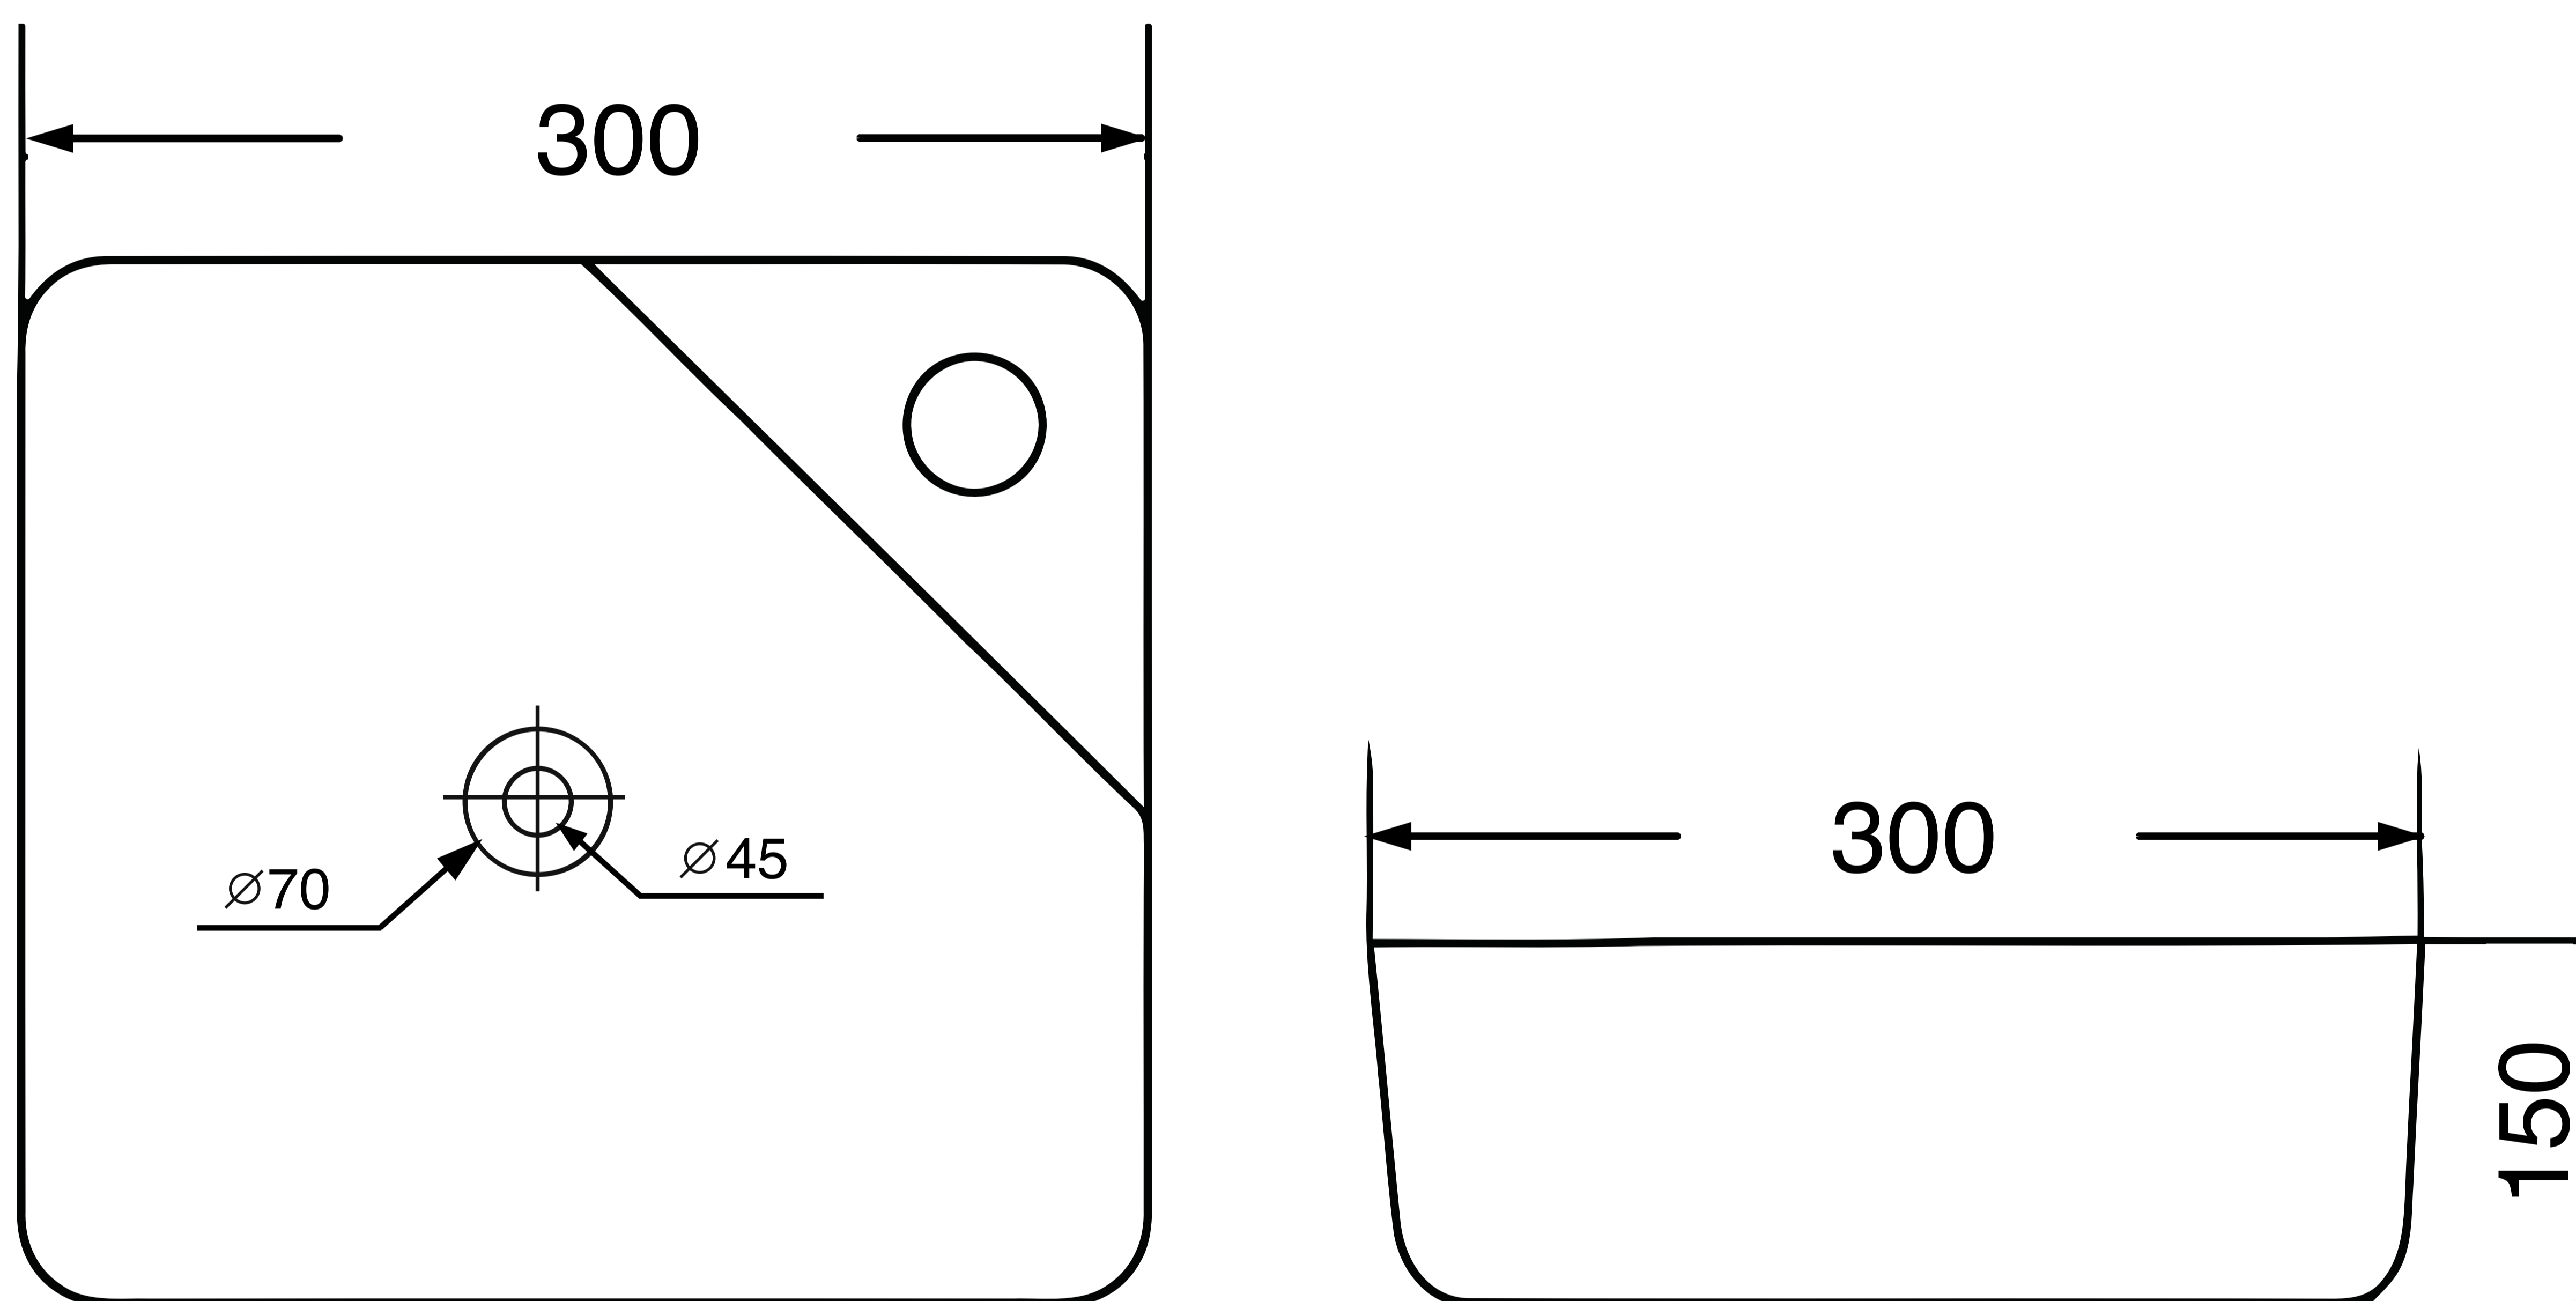

## Table Mounted Wash Basin

Product Code : 1905

Technical Drawing

All dimension are in **mm**